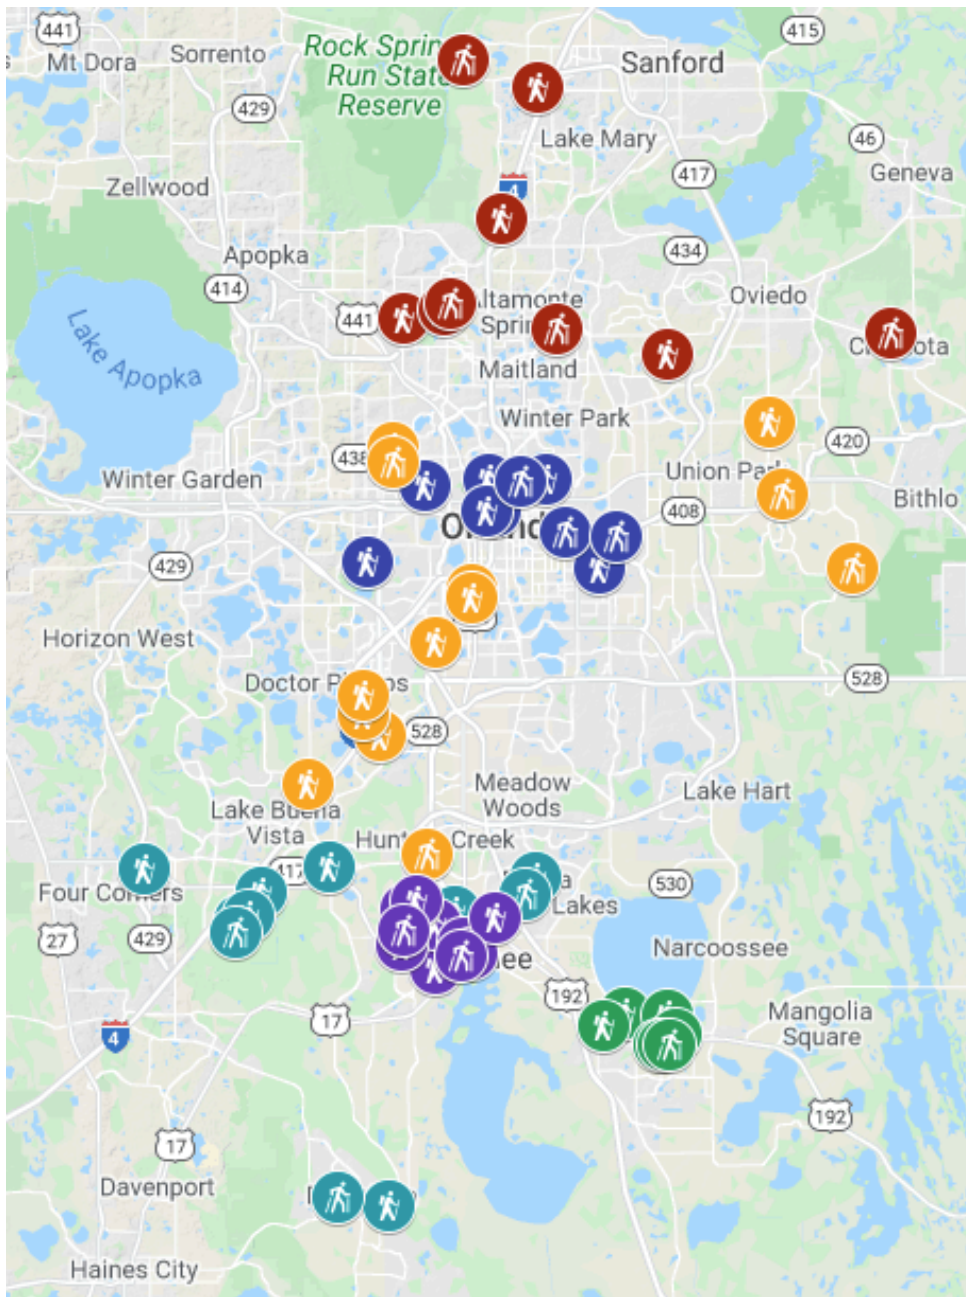

FY'21 CROSSWALK LOCATIONS

Tracking Driver & Pedestrian Behavior Change

-  Orange County
-  City of Orlando
-  Osceola County
-  City of Kissimmee
-  City of St. Cloud
-  Seminole County

62
CROSSWALKS